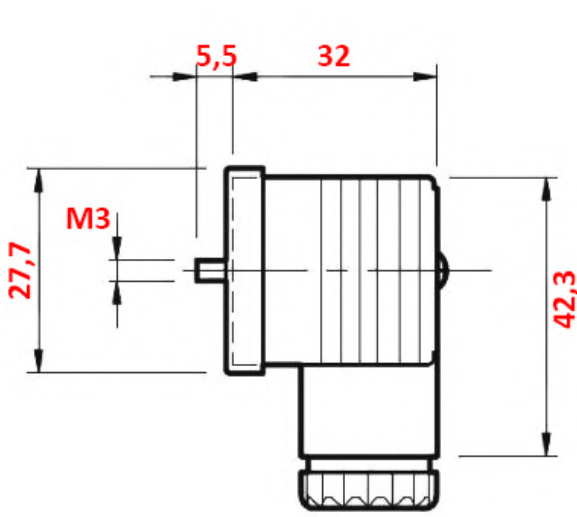

[mm]

Šifra / Code	100323	100324
El. napajanje / El. Voltage [V]	12-24 VDC	50-250 VAC
El. tok / El. current [A]	10	
IP zaščita / IP factor [IP]	65	