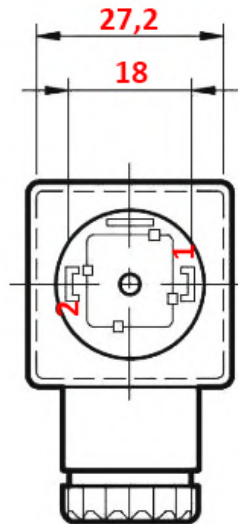

[mm]

Šifra / Code	100323	100324
El. napajanje / El. Voltage [V]	12-24 VDC	50-250 VAC
El. tok / El. current [A]	10	
IP zaščita / IP factor [IP]	65	