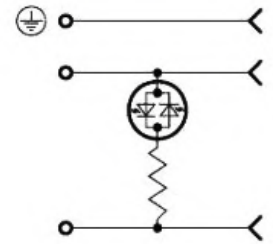

[mm]

Šifra / Code	100323	100324
El. napajanje / El. Voltage [V]	12-24 VDC	50-250 VAC
El. tok / El. current [A]	10	
IP zaščita / IP factor [IP]	65	